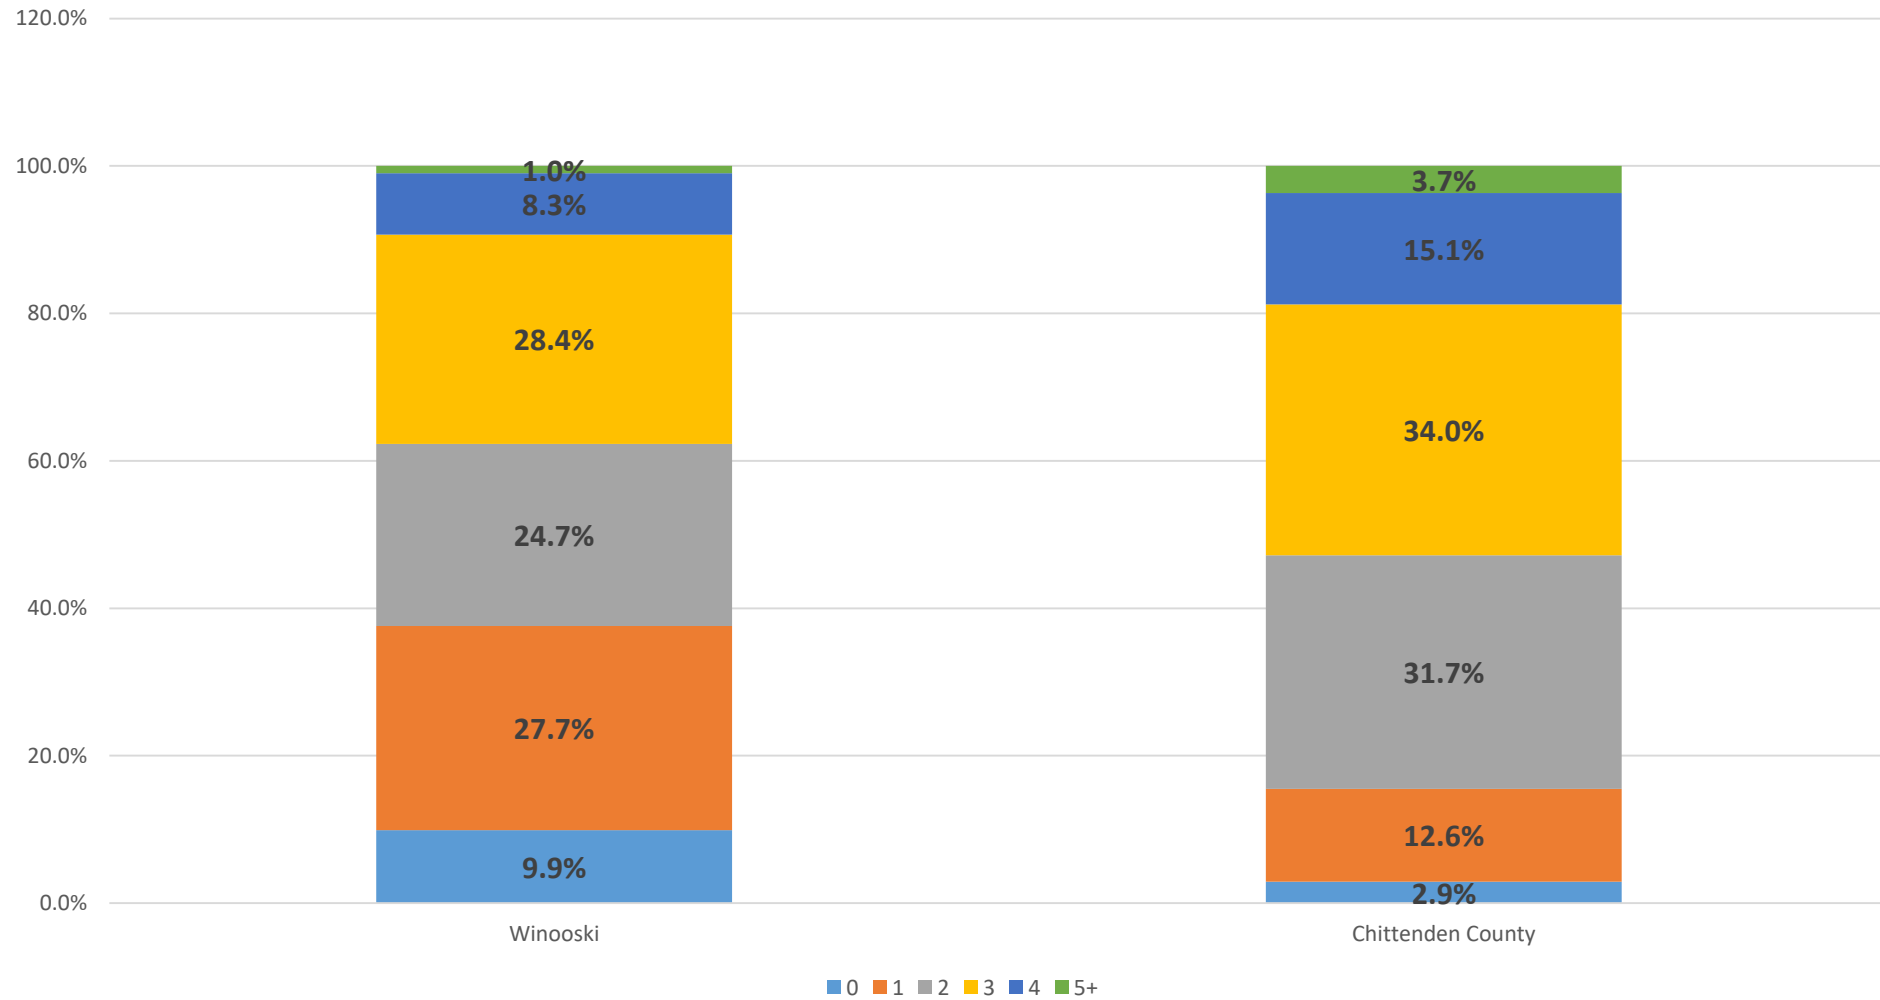

Total Housing Stock by Bedroom Count Winooski vs. Chittenden County: 2019