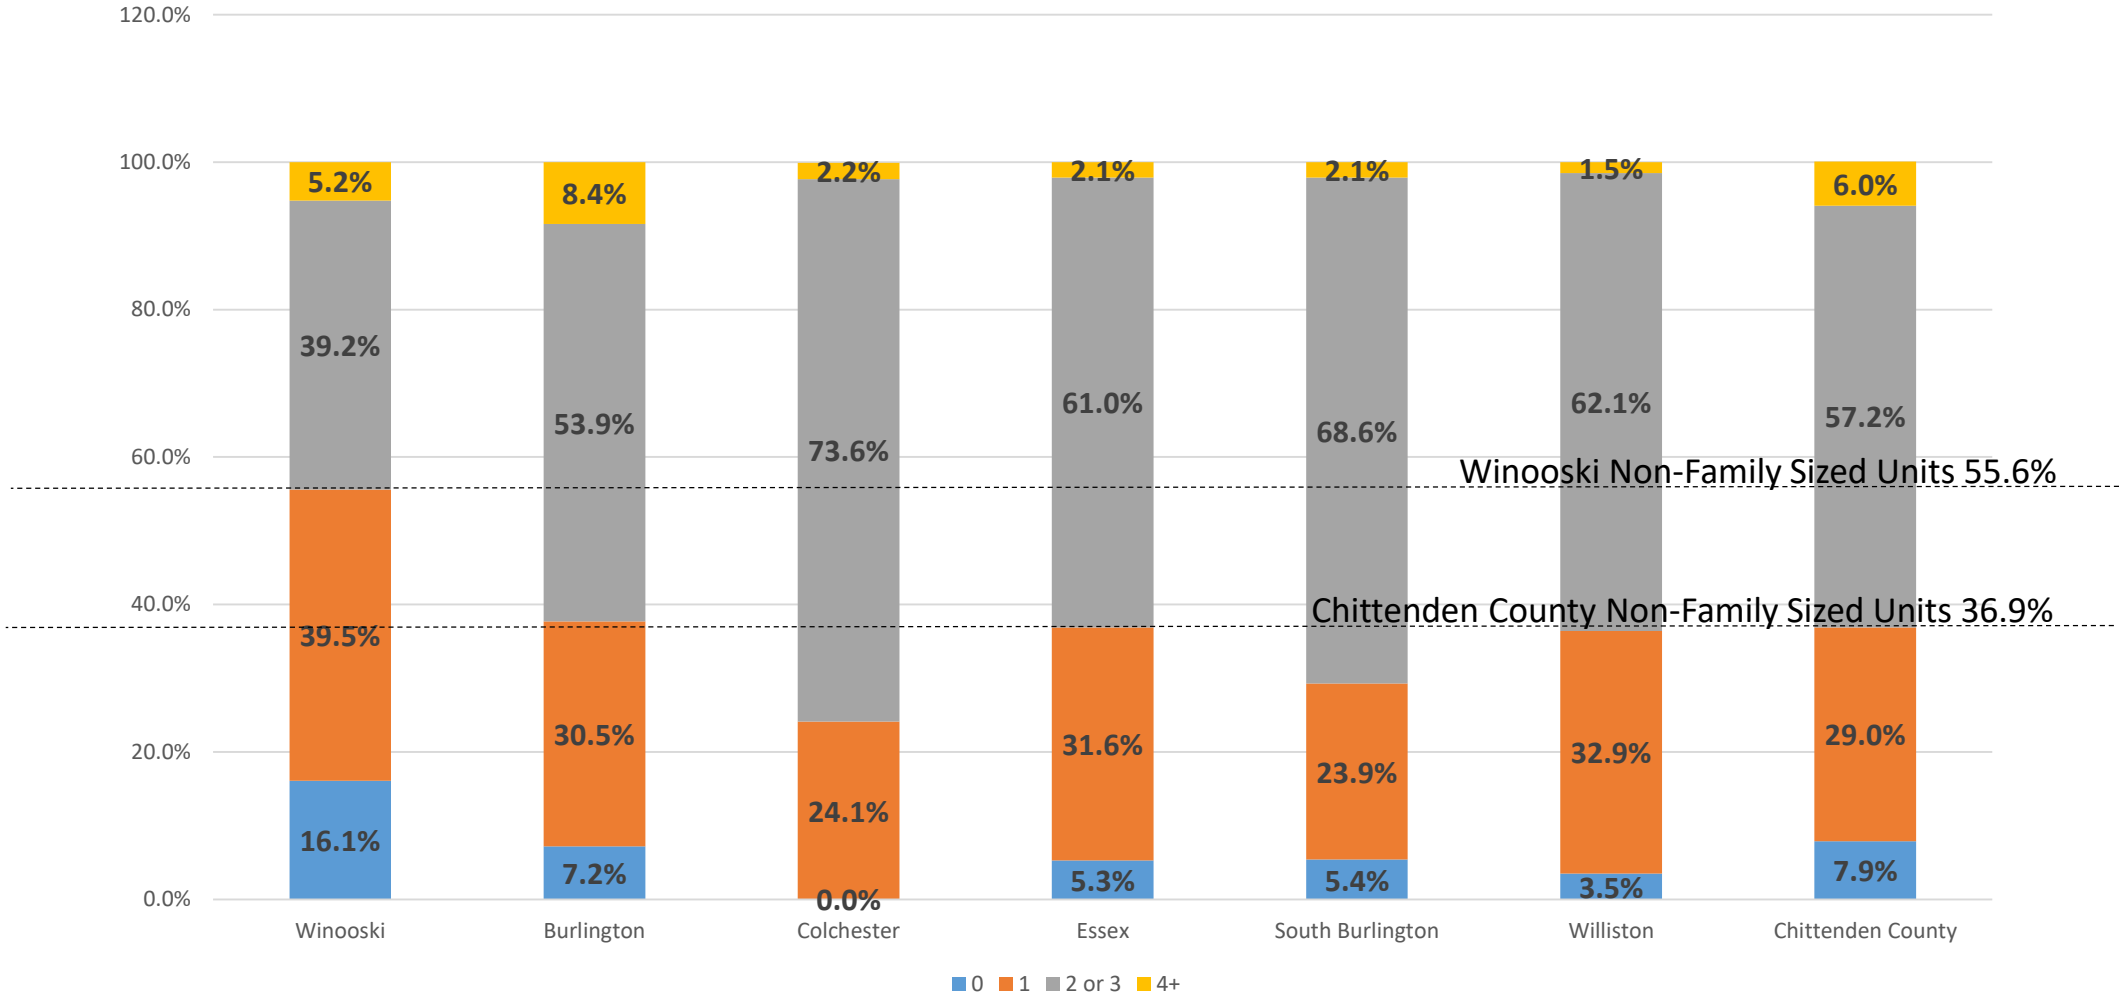

Rental Unit Bedroom Count Comparisons by Municipality: 2019